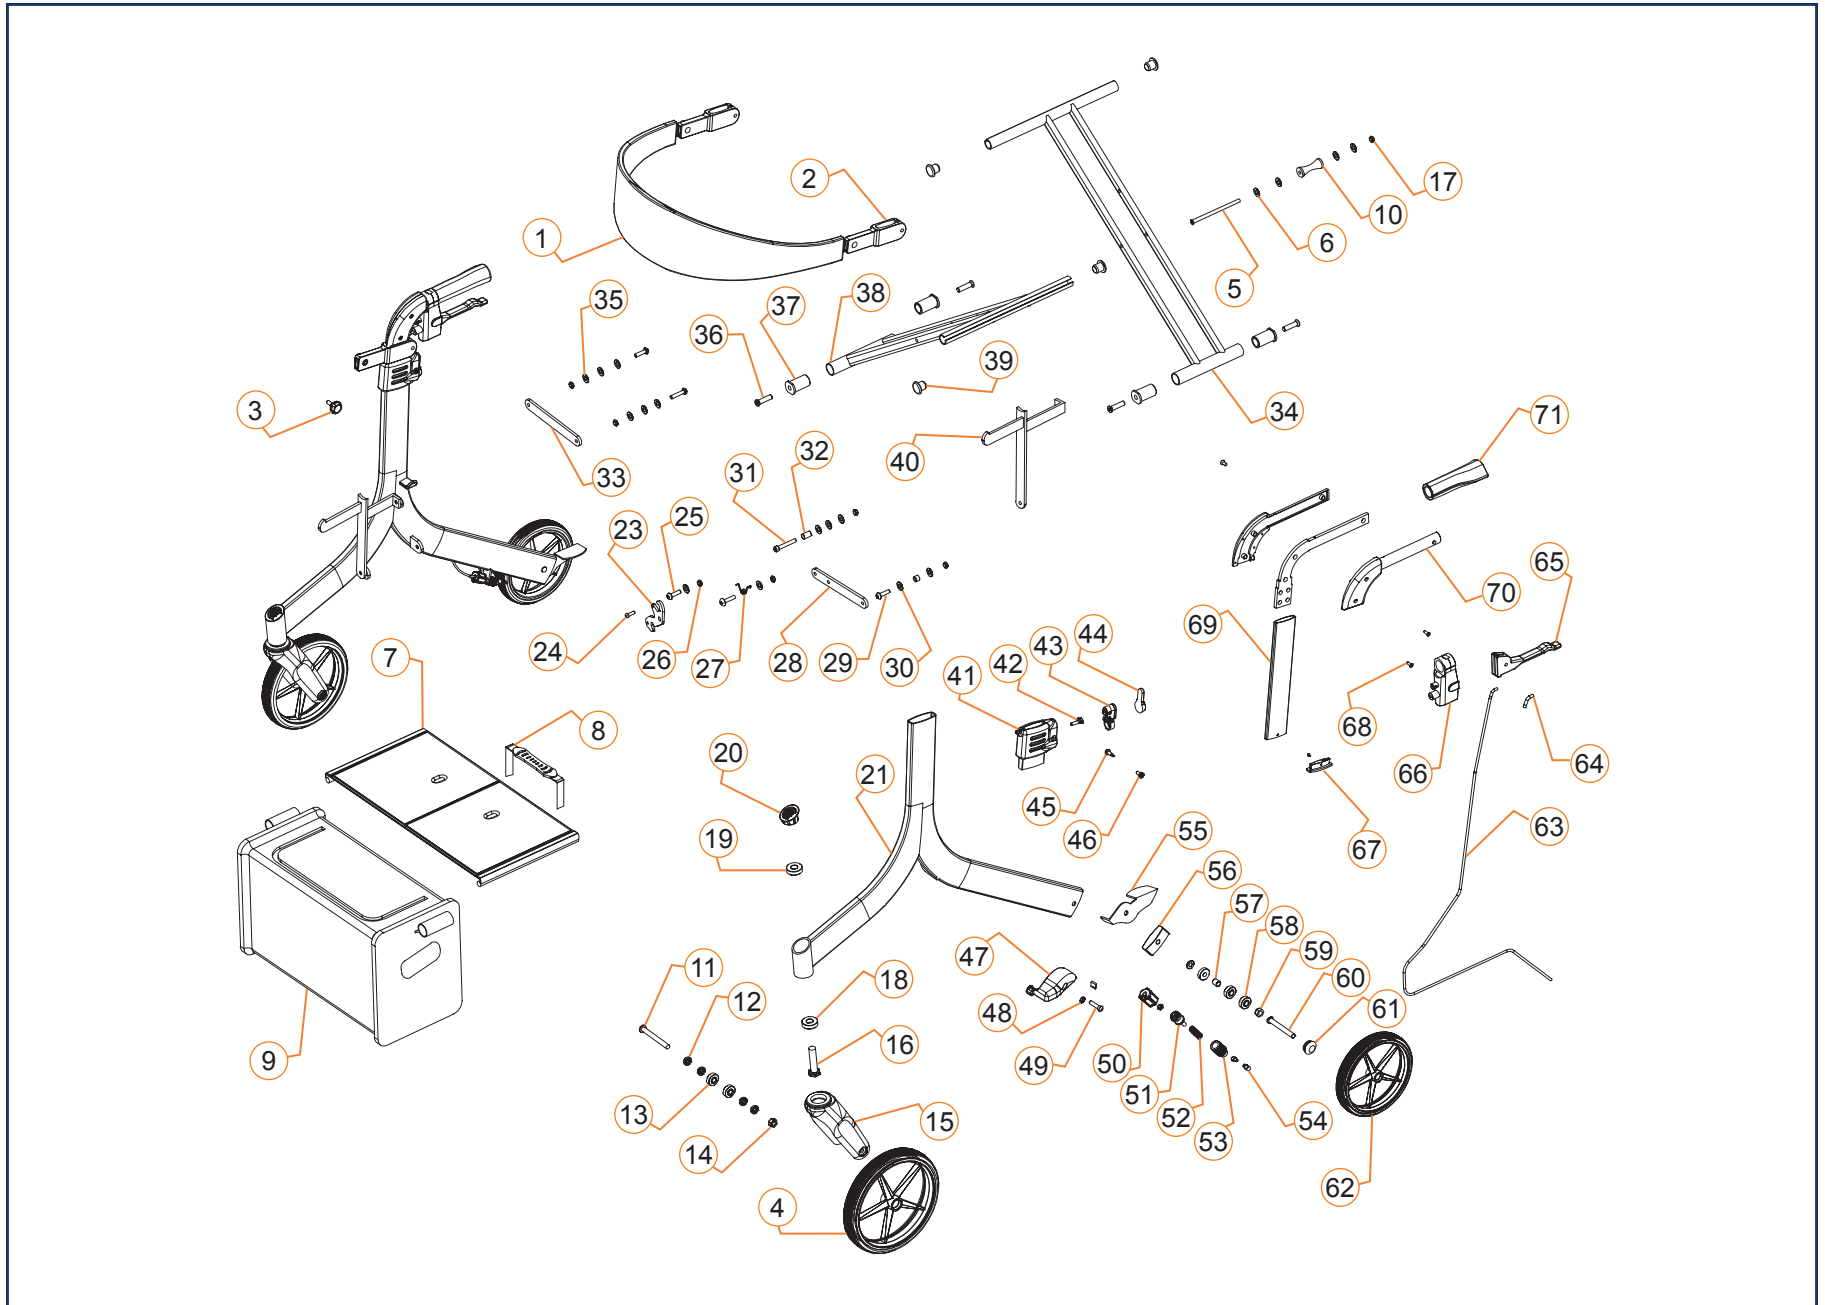

\* Please contact Technical Support for information on the replacement parts and assemblies.

STELLA ROLLATOR - SECTION 9.1.1

STELLA ROLATOR			
PART #	ITEM #	DESCRIPTION	EFFECTIVE
1001287	1A,2,3	BACK STRAP ASSEMBLY STD	2018-01-05
1000943	1B,2,3	BACK STRAP ASSEMBLY HD	2018-01-05
1000944	3	PLASTIC KNOB FOR BACK STRAP -GRAY	2018-01-05
1000952	7A,39	SEAT SLING FOR STELLA - STD 17.5" WIDE, INCL. HDW	2018-01-05
1000954	7B,39	SEAT SLING FOR STELLA - HD 19.5" WIDE, INCL. HDW	2018-01-05
1000955	8	RELEASE SEAT STRAP	2018-01-05
1000956	8,23A-27	RELEASE SEAT STRAP TO UNLOCK STELLA, 18"	2018-01-05
1000965	8,23B-27	RELEASE SEAT STRAP TO UNLOCK STELLA, 20"	2018-01-05
1000978	8,23C-27	RELEASE SEAT STRAP TO UNLOCK STELLA, 23"	2018-01-05
1001033	4,13	8" WHEEL ASSEMBLY - FRONT	2018-01-05
1001053	15,16,18-20	FRONT FORK ASS'Y	2018-01-05
1001102	11,12,14	FRONT WHEEL AXLE ASS'Y	2018-01-05
1001208	57,58,59,61,62	8" WHEEL ASSEMBLY - REAR	2018-01-05
1001209	20	FRONT CASTER 'CG' CHROME CAP	2018-01-05
1001245	39	CROSS-BRACE END CAP	2018-01-05
1001246	63	BRAKE CABLE, INCLUDES CRIMP	2018-01-05
1001249	65	BRAKE HANDLE	2018-01-05
1001250	63A-66A	BRAKE HANDLE CABLE ASSEMBLY, LEFT	2018-01-05
1001251	63B-66B	BRAKE HANDLE CABLE ASSEMBLY, RIGHT	2018-01-05
1001253	47A-54A	BRAKE ASSEMBLY, LEFT	2018-01-05
1001254	47B-54B	BRAKE ASSEMBLY, RIGHT	2018-01-05
1001255	71	ERGONOMIC HAND GRIPS INCLUDED REFLECTOR	2018-01-05
1001288	41-46	PUSH HANDLE ADJUSTMENT BUTTON ASSEMBLY	2018-01-05
1001289	55A	CURB CLIMBER, LEFT	2018-01-05
1001290	55B	CURB CLIMBER, RIGHT	2018-01-05
1001291	9A	STELLA BAG STD	2018-01-05
1001292	9B	STELLA BAG HD	2018-01-05
1001293	NOT SHOWN	CANE HOLDER ASSEMBLY	2018-01-05
1001294	NOT SHOWN	CUP HOLDER	2018-01-05
1001295	NOT SHOWN	END RUBBER ON BAG SUPPORT	2018-01-05